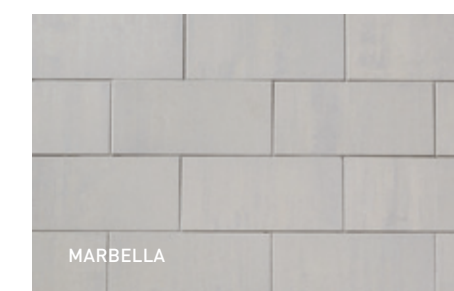

TEXTUREGUARD

DALLE MELVILLE 60 TEXTUREGUARD

Module A
60 mm × 190 mm × 380 mm
2 3/8" × 7 1/2" × 15"

Module B
60 mm × 380 mm × 380 mm
2 3/8" × 15" × 15"

Module C
60 mm × 380 mm × 570 mm
2 3/8" × 15" × 22 7/16"