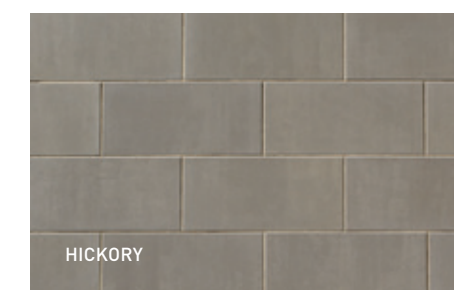

SILVERSTONE

HICKORY